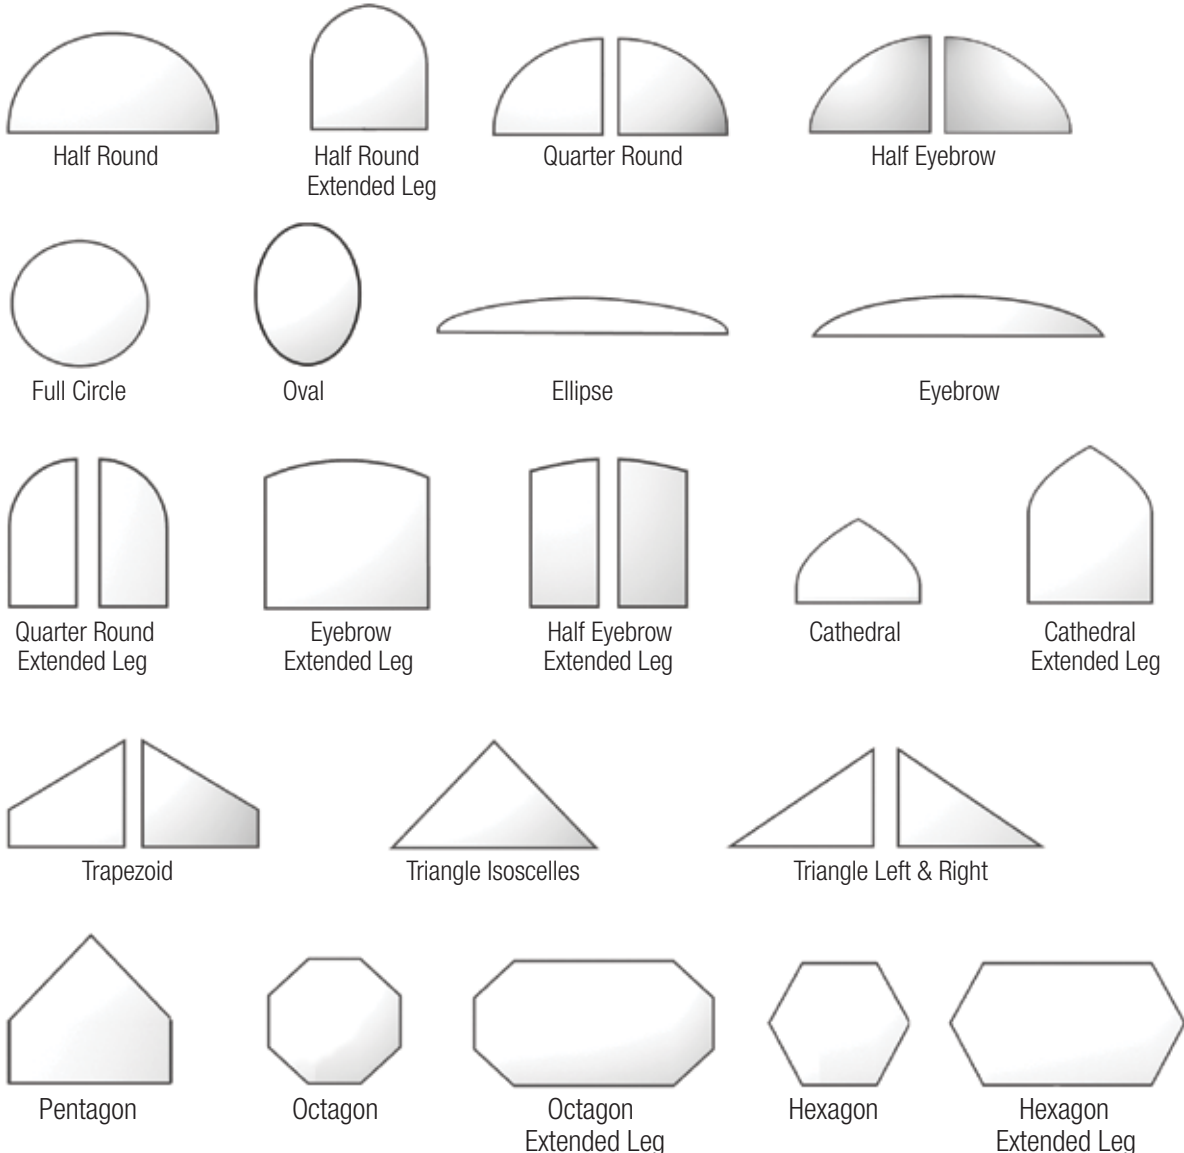

Add some circles, triangles, and hexagons to your home. Or how about an eyebrow or a cathedral? We offer a complete line of architectural shape windows for remodeling and replacement use. They add a unique individuality to any room, and are crafted with the same meticulous attention to details as all Superseal products.

They're available in the full line of Superseal's performance and decorative glazing options. Exterior colors are European white, beige or optional Ultrabond paint colors.

SUPERB SEAMLESS FACTORY MULLING.

Our continuous head & sill factory mulling assures you of a super seal, superior leak resistance, and faster, easier installation.