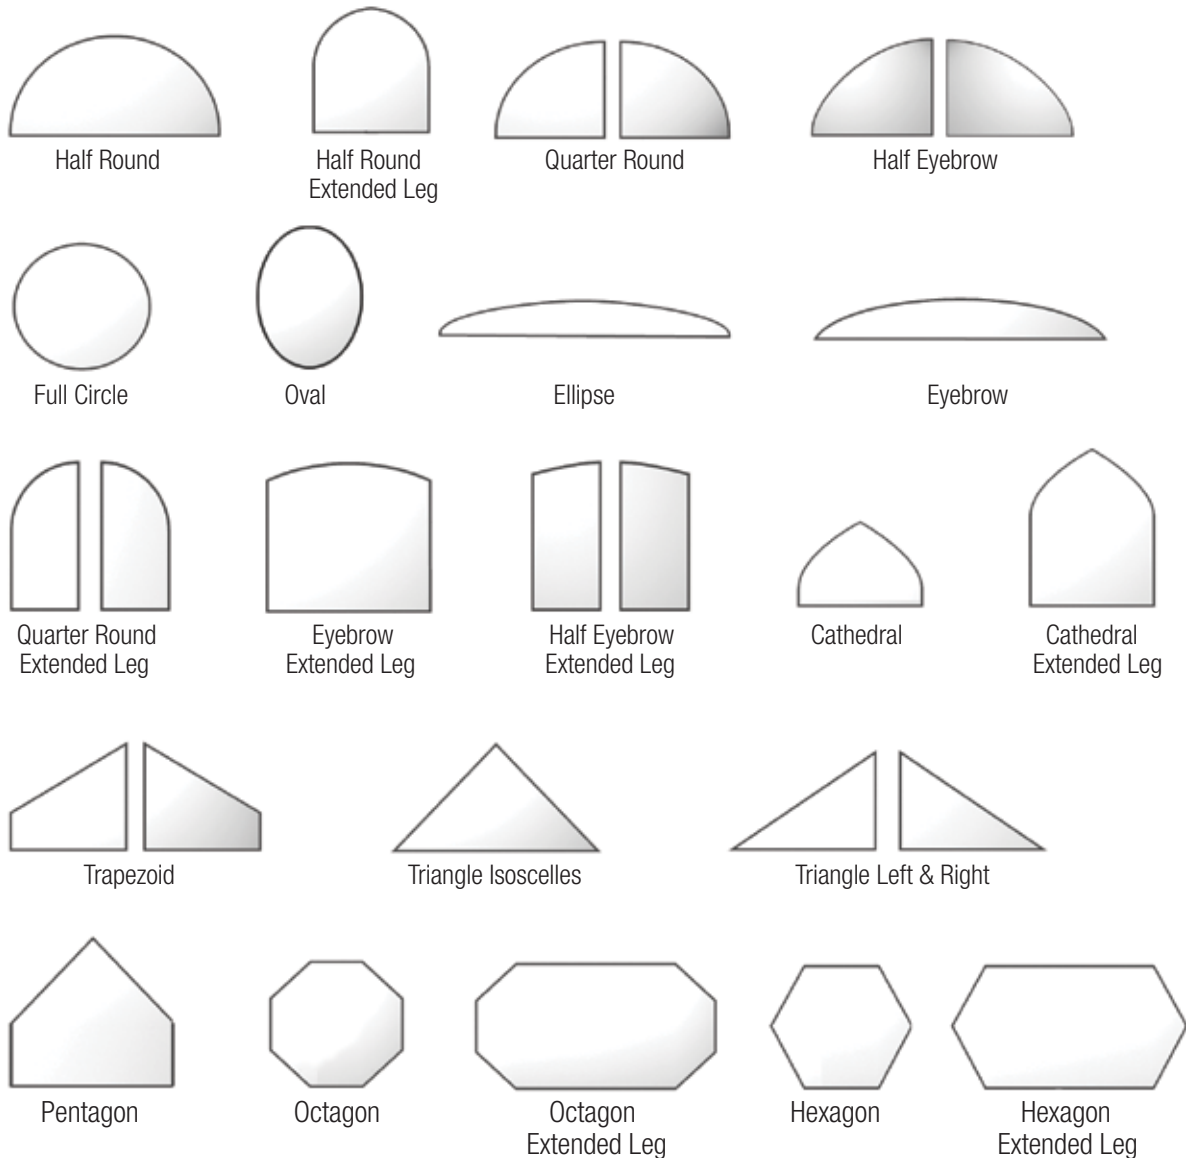

Add some circles, triangles, and hexagons to your home. Or how about an eyebrow or a cathedral? We offer a complete line of architectural shape windows for remodeling and replacement use. They add a unique individuality to any room, and are crafted with the same meticulous attention to details as all Superseal products.

They're available in the full line of Superseal's performance and decorative glazing options. Exterior colors are European white, beige or optional Ultrabond paint colors.

SUPERB SEAMLESS FACTORY MULLING.

Our continuous head & sill factory mulling assures you of a super seal, superior leak resistance, and faster, easier installation.