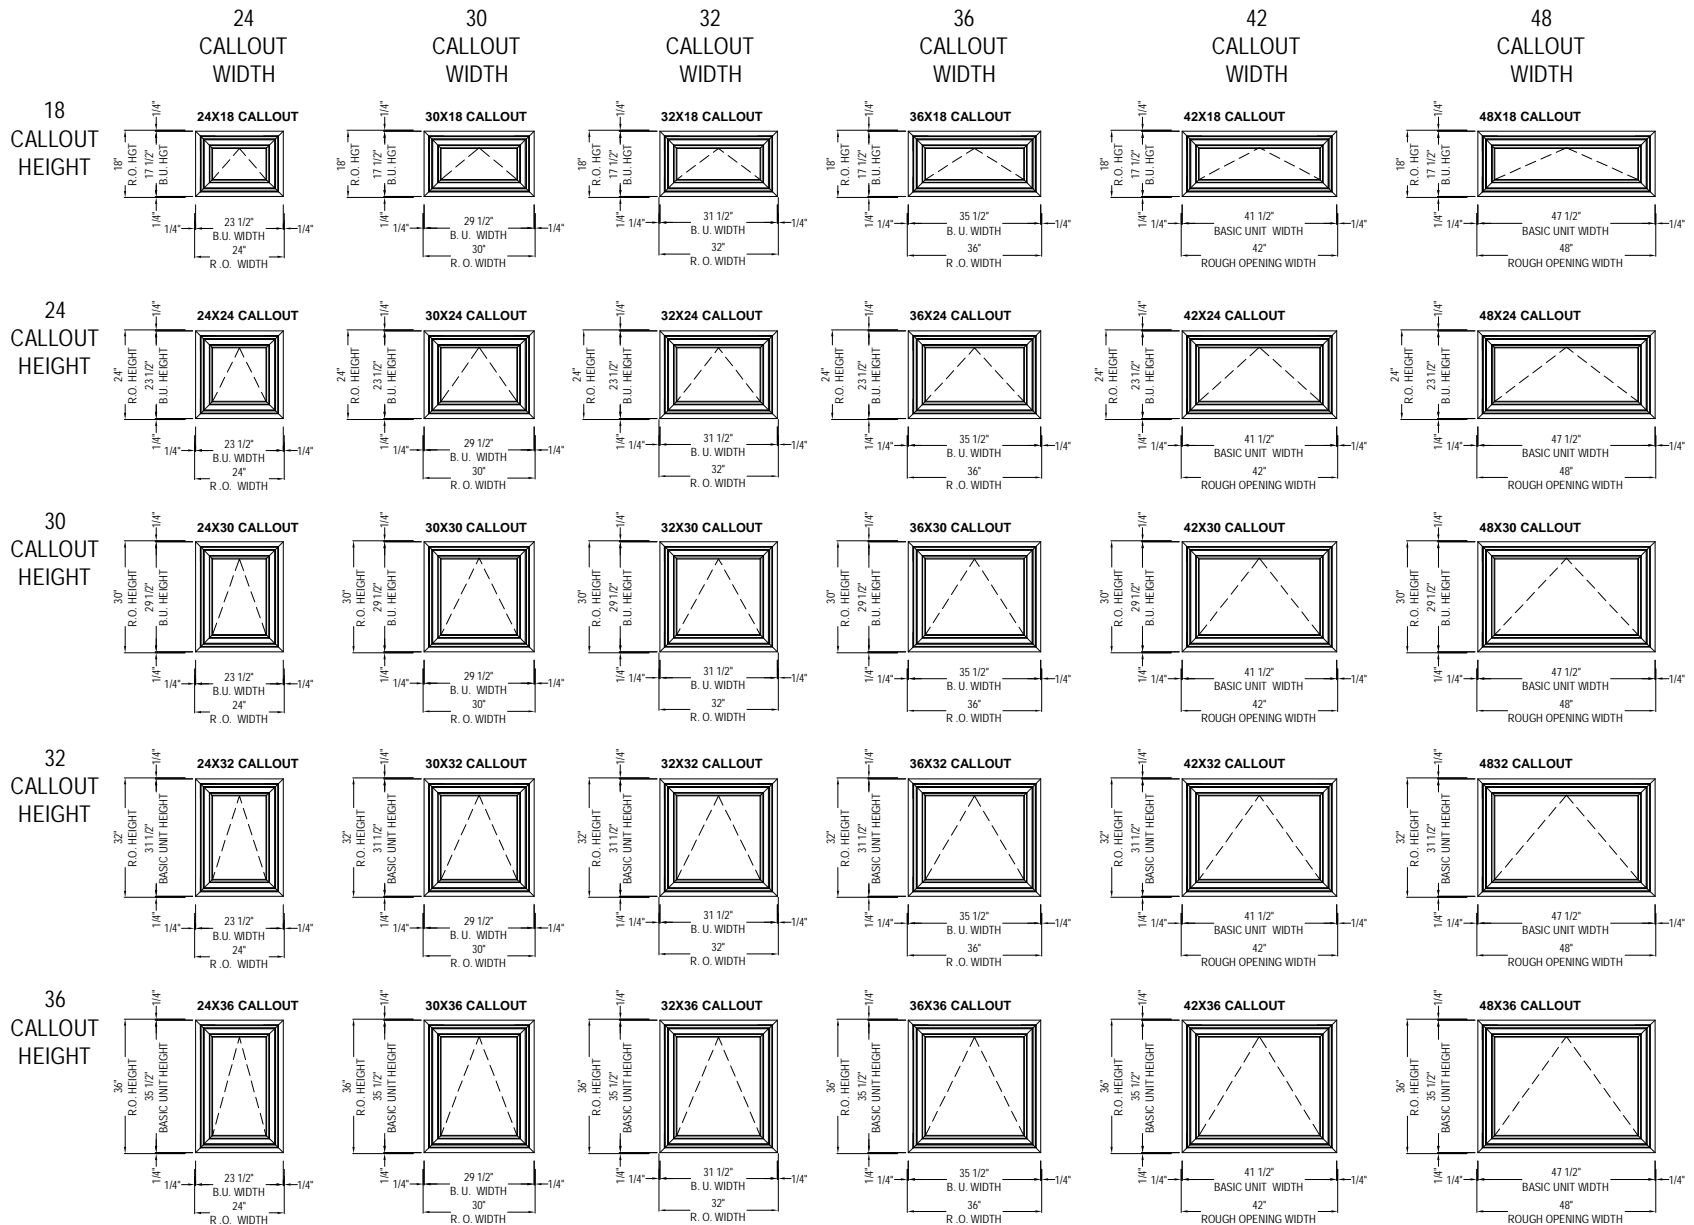

Windows & Doors

Sizing Width Formulas

- Basic Unit Width = Glass Width + 5.688"
- Glass Width = Basic Unit Width - 5.688"
- Sash Width = Basic Unit Width - 2.188" OR Glass Width + 3.50"
- Screen Width = Basic Unit Width - 5.062"

Sizing Height Formulas

- Basic Unit Height = Glass Height + 5.688"
- Glass Height = Basic Unit Height - 5.688" OR Sash Height - 3.50"
- Sash Height = Basic Unit Height - 2.188" OR Glass Height + 3.50"
- Screen Height = Basic Unit Height - 5.125"